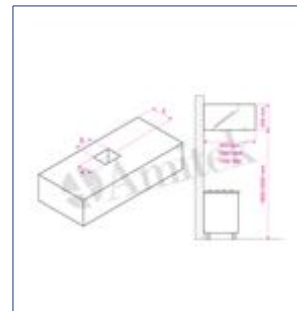

Cubic wall mounted hood Depth 1100 mm

- Single-piece stainless steel structure
- Scotch-brite satin finish
- Structure electronically spot-welded
- Grease drip channel
- AISI304 stainless steel labyrinth anti-grease filters

TECHNICAL FEATURES (NEUTRAL 1100 MM)

MODEL	DIMENSIONS MM	HOLE E AXB MM	FILTERS NUMBER	LED W	FLOW RATE M3/H	HST PA	MOTOR POWER W	MOTOR SDR	NET WEIGHT KG	GROSS WEIGHT KG	PACKING DIMENSIONS CM
AH1112K VT	1200x1100x450h		2						34	49	130x50x130h
AH1114K VT	1400x1100x450h		2						36	53	150x50x130h
AH1116K VT	1600x1100x450h		3						39	58	170x50x130h
AH1118K VT	1800x1100x450h		3						43	65	190x50x130h
AH1120K VT	2000x1100x450h		4						45	69	210x50x130h
AH1122K VT	2200x1100x450h		4						49	75	230x50x130h
AH1124K VT	2400x1100x450h		5						53	81	250x50x130h
AH1126K VT	2600x1100x450h		5						55	86	270x50x130h
AH1128K VT	2800x1100x450h		6						57	90	290x50x130h
AH1130K VT	3000x1100x450h		6						61	96	310x50x130h

TECHNICAL FEATURES (WITH LED 1100 MM)

MODEL	DIMENSIONS MM	HOLE E AXB MM	FILTERS NUMBER	LED W	FLOW RATE M3/H	HST PA	MOTOR POWER W	MOTOR SDR	NET WEIGHT KG	GROSS WEIGHT KG	PACKING DIMENSIONS CM
AH1112KL VT	1200x1100x450h		2	1x18					34	49	130x50x130h
AH1114KL VT	1400x1100x450h		2	1x18					36	53	150x50x130h
AH1116KL VT	1600x1100x450h		3	1x18					39	58	170x50x130h
AH1118KL VT	1800x1100x450h		3	1x18					43	65	190x50x130h