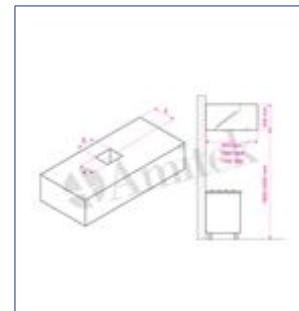

Cubic wall mounted hood Depth 1400 mm

- Single-piece stainless steel structure
- Scotch-brite satin finish
- Structure electronically spot-welded
- Grease drip channel
- AISI304 stainless steel labyrinth anti-grease filters

TECHNICAL FEATURES (NEUTRAL 1400 MM)

MODEL	DIMENSIONS MM	HOLE E AXB MM	FILTERS NUMBER	LED W	FLOW RATE M3/H	HST PA	MOTOR POWER W	MOTOR SDR	NET WEIGHT KG	GROSS WEIGHT KG	PACKING DIMENSIONS CM
AH1412K VT	1200x1400x450h		2						35	53	130x50x160h
AH1414K VT	1400x1400x450h		2						38	59	150x50x160h
AH1416K VT	1600x1400x450h		3						41	65	170x50x160h
AH1418K VT	1800x1400x450h		3						44	71	190x50x160h
AH1420K VT	2000x1400x450h		4						47	76	210x50x160h
AH1422K VT	2200x1400x450h		4						51	83	230x50x160h
AH1424K VT	2400x1400x450h		5						54	89	250x50x160h
AH1426K VT	2600x1400x450h		5						58	96	270x50x160h
AH1428K VT	2800x1400x450h		6						62	102	290x50x160h
AH1430K VT	3000x1400x450h		6						66	109	310x50x160h

TECHNICAL FEATURES (WITH LED 1400 MM)

MODEL	DIMENSIONS MM	HOLE E AXB MM	FILTERS NUMBER	LED W	FLOW RATE M3/H	HST PA	MOTOR POWER W	MOTOR SDR	NET WEIGHT KG	GROSS WEIGHT KG	PACKING DIMENSIONS CM
AH1412KL VT	1200x1400x450h		2	1x18					35	53	130x50x160h
AH1414KL VT	1400x1400x450h		2	1x18					38	59	150x50x160h
AH1416KL VT	1600x1400x450h		3	1x18					41	65	170x50x160h
AH1418KL VT	1800x1400x450h		3	1x18					44	71	190x50x160h